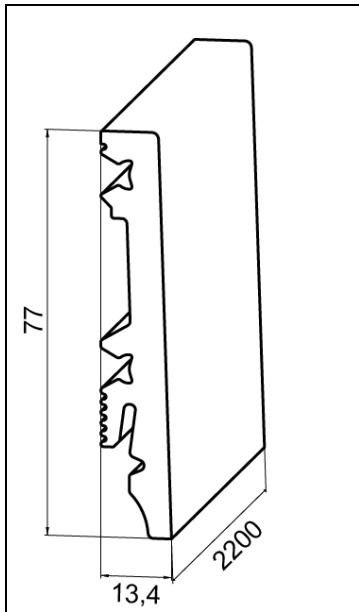

TECHNICAL SPECIFICATION FOR PVC SKIRTING BOARD

MATERIAL / DESIGN

Foamed polyvinyl chloride (PVC) - thermoplastic polymer, plastic with added dyes. Density: $580 \pm 20 \text{ kg/m}^3$.
 Material resistant to chemicals and corrosion, waterproof.

Varnish: UV 100% , RAL 9003, coating thickness $0.070 \div 0.075 \text{ mm}$, goosebumps visual effect.

Skirting board cross-section

1. Varnished with UV varnish in white colour RAL9003
2. Foamed PVC core
3. Space for mounting clips
4. Cable cut-out

*The width of the expansion gap covered by a strip mounted with mounting adhesive is 13.4mm.

The width of the expansion gap covered by a strip mounted with a mounting clip without a spacer is 13.4mm.

The width of the expansion gap covered by a strip mounted with a mounting clip with a spacer is 16.4mm.